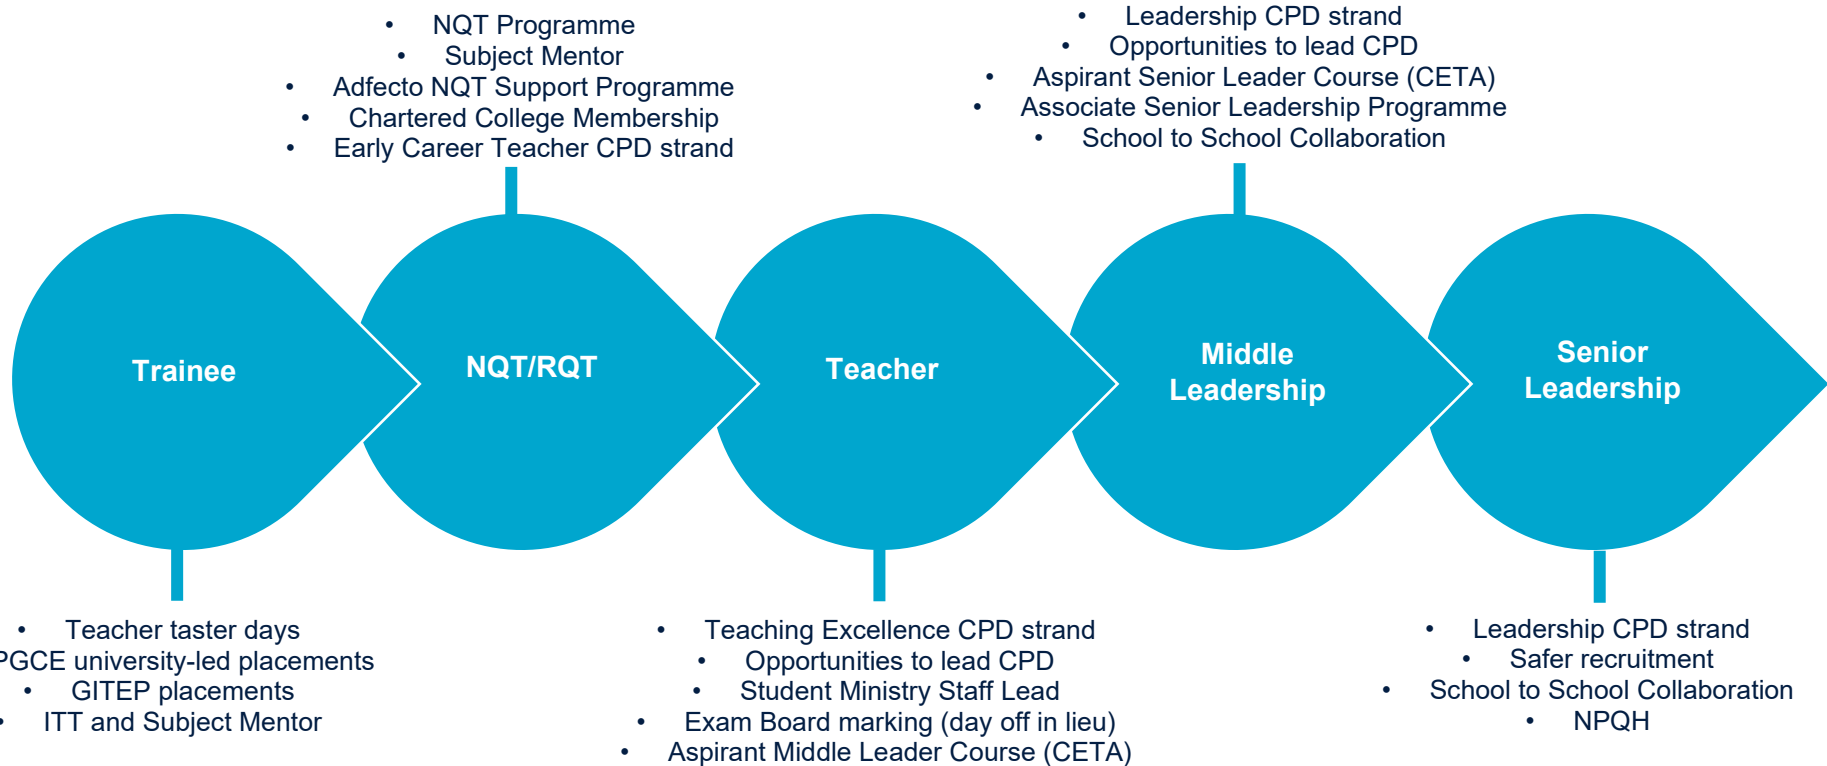

Investing in your career

CPD for Teaching Staff

Induction
The Bournside Way

Performance Development
Not management

SRPP
1 additional non-contact hour per cycle for CPD

Whole School CPD
10 x personalised CPD hours