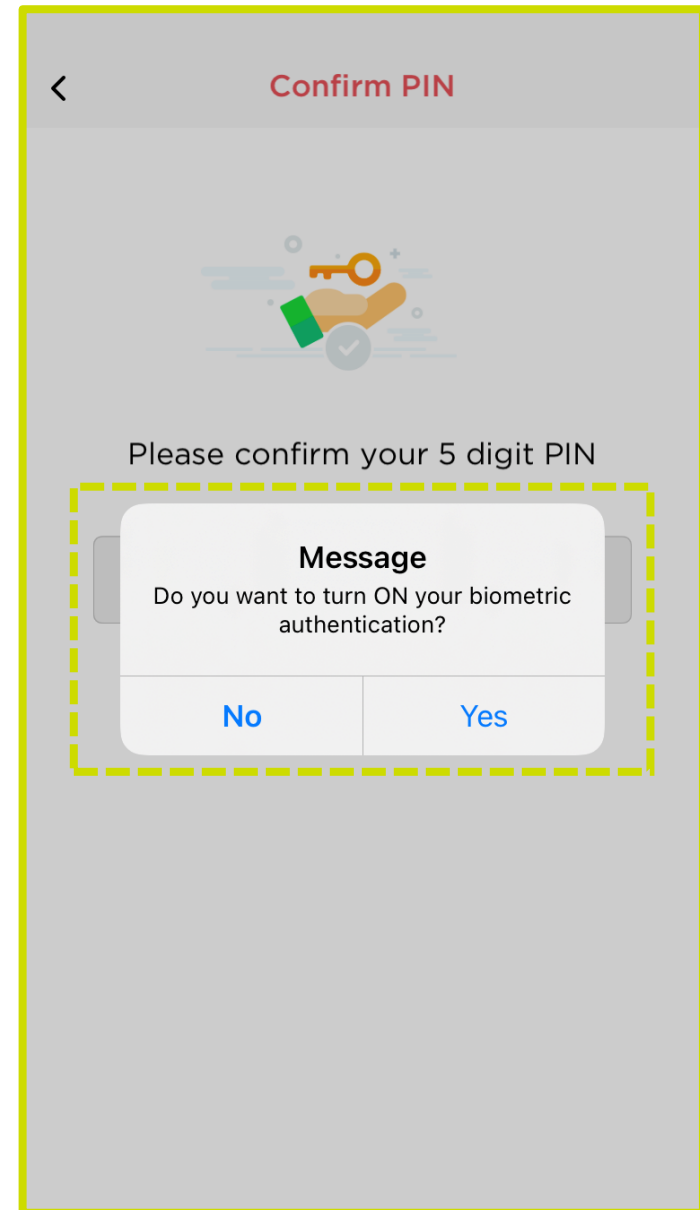

CHELTENHAM BOURNSIDE SCHOOL

How to access

- Open the MCAS app
- Enter a **5-digit PIN** of your choice
- Confirm the **5-digit PIN** you've entered

Make sure you remember this PIN, as you will need to enter it each time you open the app

Generate PIN

Please choose your 5 digit PIN

[Forgot PIN?](#)

How to access

* This prompt will not appear if your device does not have biometric capabilities (FaceID, Fingerprint Scanner etc.)

- Decide if you want to enable biometric authentication
- If **No**, continue to the next page...
- If **Yes**, provide your biometric authentication as prompted by your device

Each time you open the app, you can now use your biometric method instead of the 5-digit PIN entered on the previous page; the same behaviour as how you unlock your device

CHELTENHAM BOURNSIDE SCHOOL

How to access